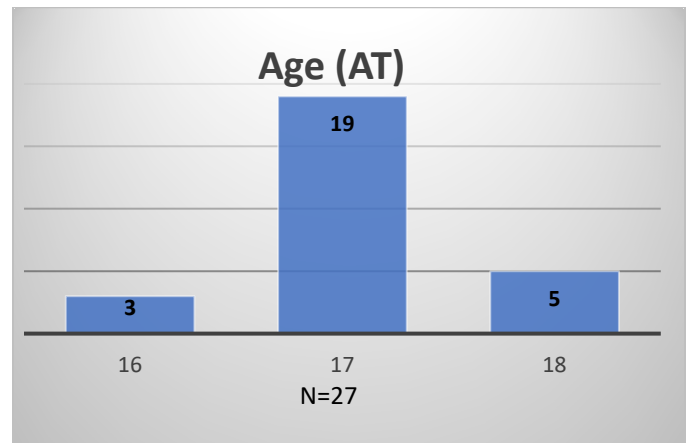

Daily Data Dashboard – March 13, 2024

Demographics for JTDC Population

Wednesday Morning Midnight Count

Total # of probation Involved youth¹: 1,340

¹ Probation Active: Any youth who is pending sentencing with an active social history, has been formally placed on probation or supervision with Cook County Juvenile Probation on the date of the report.

*Age, Gender and Race for Criminal Court population (N=1) is not represented in this report.