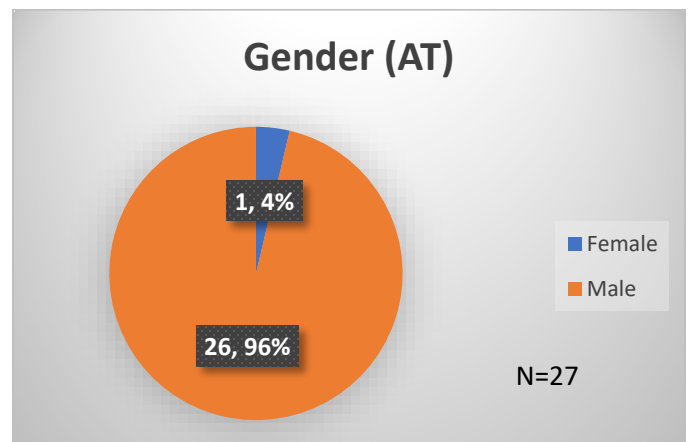

## Demographics for JTDC Population

### Wednesday Morning Midnight Count

Total # of probation Involved youth<sup>1</sup>: 1,340

<sup>1</sup> Probation Active: Any youth who is pending sentencing with an active social history, has been formally placed on probation or supervision with Cook County Juvenile Probation on the date of the report.