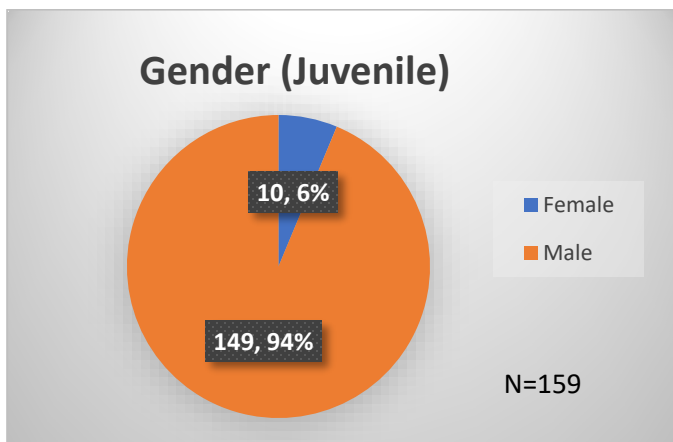

## Demographics for JTDC Population

### Wednesday Morning Midnight Count

Total # of probation Involved youth<sup>1</sup>: 1,340

<sup>1</sup> Probation Active: Any youth who is pending sentencing with an active social history, has been formally placed on probation or supervision with Cook County Juvenile Probation on the date of the report.