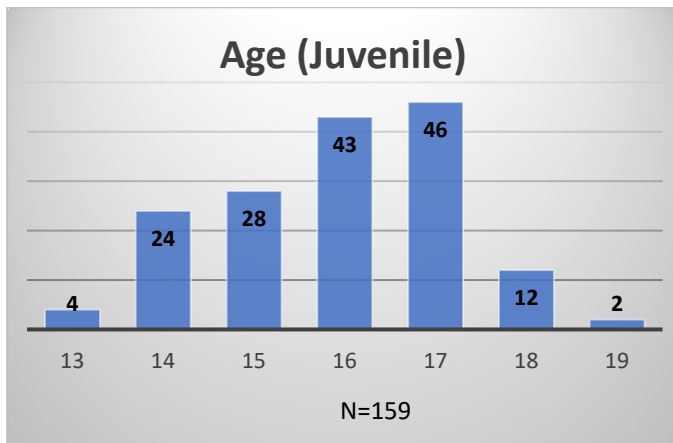

# Daily Data Dashboard – March 13, 2024

## Demographics for JTDC Population

### Wednesday Morning Midnight Count

Total # of probation Involved youth<sup>1</sup>: 1,340

<sup>1</sup> Probation Active: Any youth who is pending sentencing with an active social history, has been formally placed on probation or supervision with Cook County Juvenile Probation on the date of the report.

\*Age, Gender and Race for Criminal Court population (N=1) is not represented in this report.

**Daily Data Dashboard – March 13, 2024**  
**Demographics for JTDC Population**  
**Wednesday Morning Midnight Count**