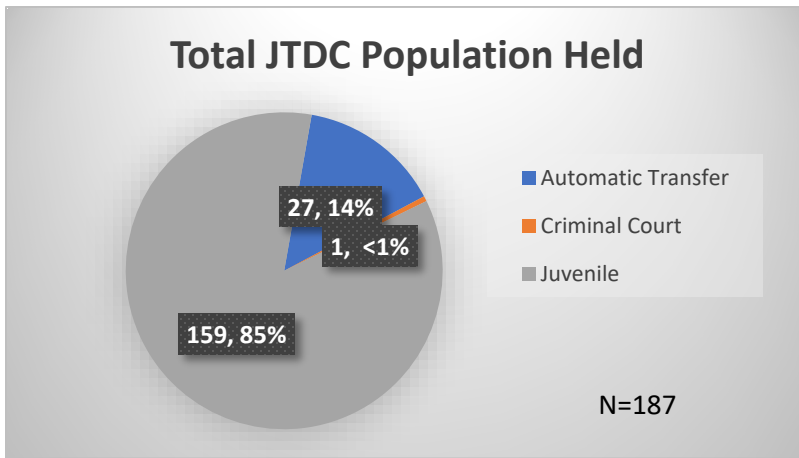

## Demographics for JTDC Population

### Wednesday Morning Midnight Count

Total # of probation Involved youth<sup>1</sup>: 1,340

<sup>1</sup> Probation Active: Any youth who is pending sentencing with an active social history, has been formally placed on probation or supervision with Cook County Juvenile Probation on the date of the report.